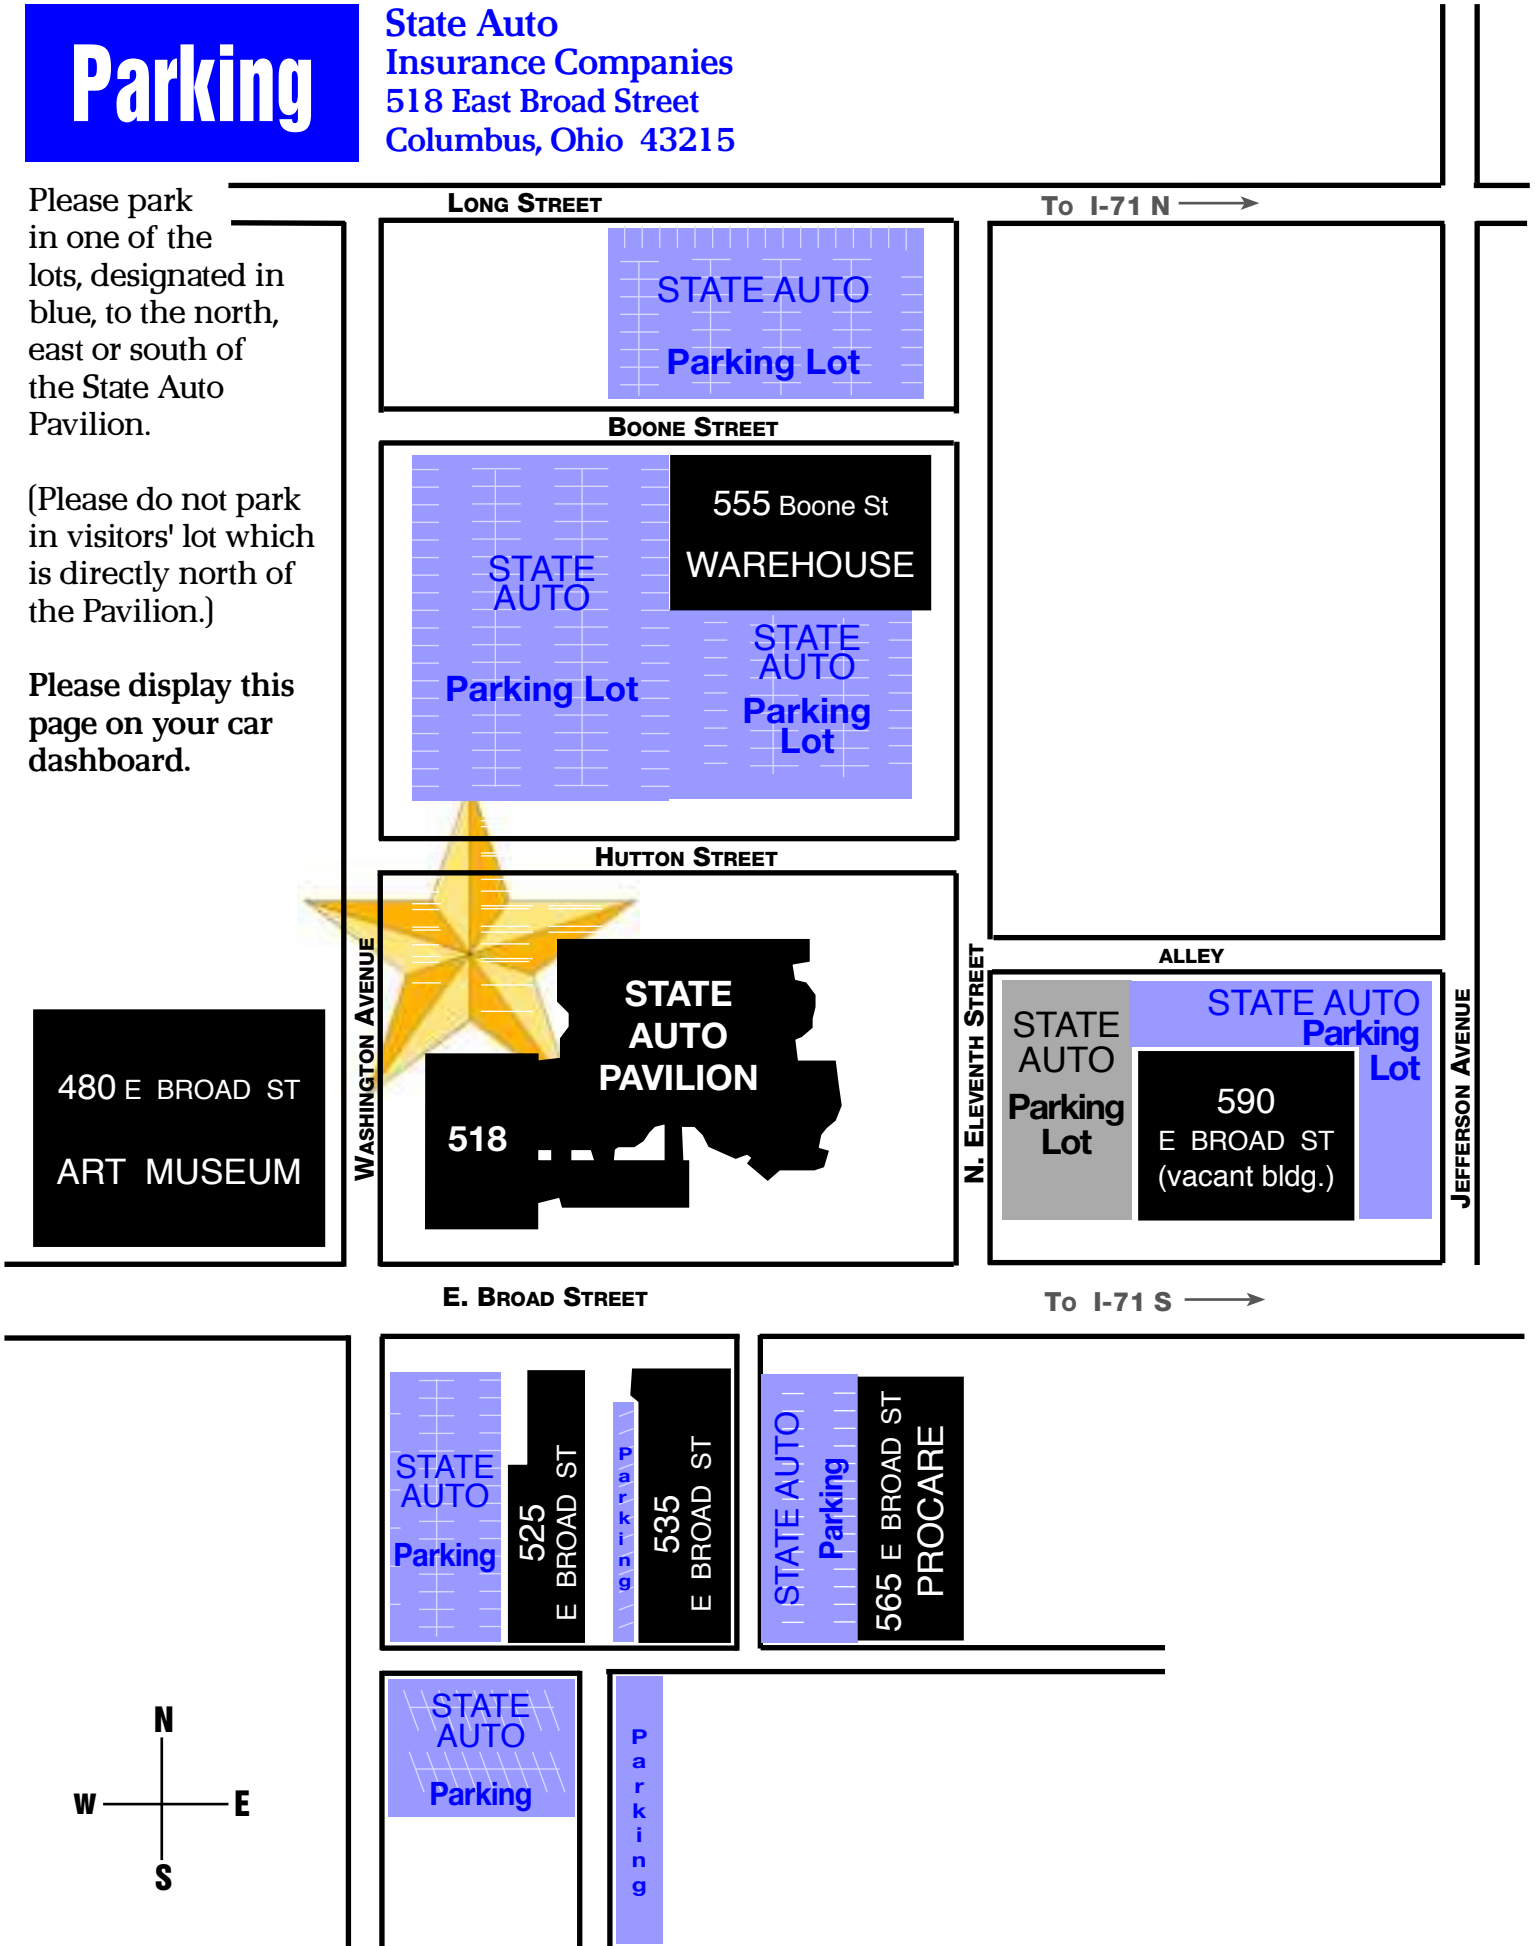

Parking

State Auto
Insurance Companies
518 East Broad Street
Columbus, Ohio 43215

Please park in one of the lots, designated in blue, to the north, east or south of the State Auto Pavilion.

(Please do not park in visitors' lot which is directly north of the Pavilion.)

Please display this page on your car dashboard.

480 E BROAD ST
ART MUSEUM